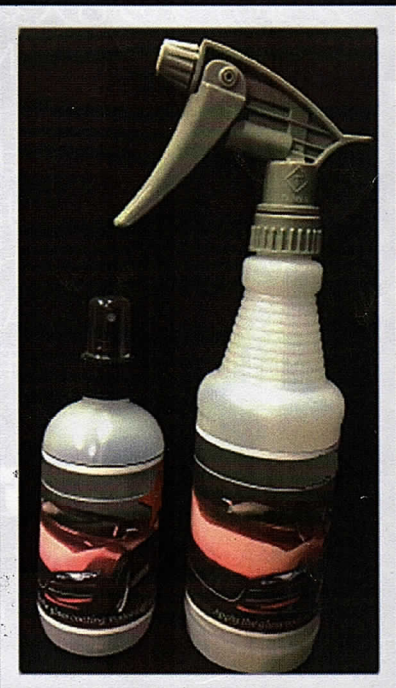

RAY NETZ
COATING AB-W

新型ガラスコーティング (水性) それはまるで液体ガラスフィルム

Apply the glass coating instead of waxing

New

Multilayer type - Repeat applying the glass coating layer every time you wash your car

First glass layer

Second layer

Third layer

Auto Body Surface

- > NO VOC - User and environmental friendly
- > The industry's first water based glass coating
- > No more waxing your car
- > Protect from dust scratches, tree sap, and bird drops
- > Only spray on and wipe off
- > Super water repellent
- > Luster finish and color depth
- > Permanent protection if maintained correctly